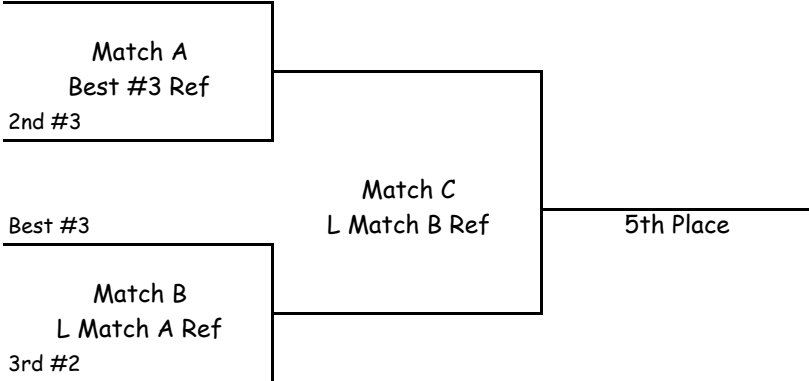

Championship Bracket Court 1

A1 All matches 2/3 games to 25, third game to 15, no caps

"Best" teams to be determined by total points won divided by total points played

Contender Bracket Court 2

2nd #2 All matches 2/3 games to 25, third game to 15, no caps

"Best" teams to be determined by total points won divided by total points played

Consolation Bracket Court 3

3rd #3 All matches 2/3 games to 25, third game to 15, no caps

"Best" teams to be determined by total points won divided by total points played