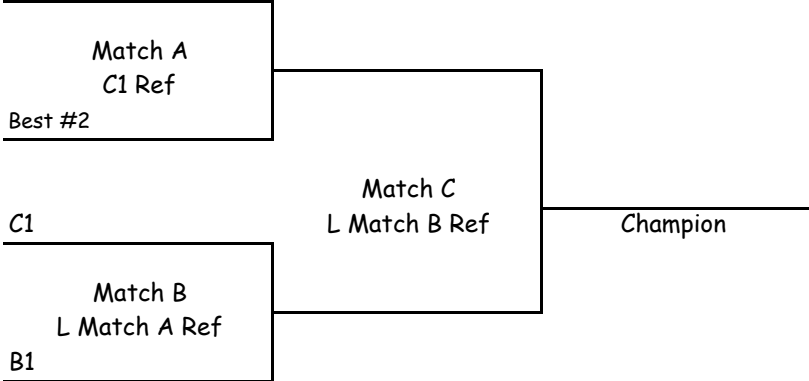

Championship Bracket Court 1

A1 All matches 2/3 games to 25, third game to 15, no caps

"Best" teams to be determined by total points won divided by total points played

Contender Bracket Court 2

2nd #2 All matches 2/3 games to 25, third game to 15, no caps

"Best" teams to be determined by total points won divided by total points played

Consolation Bracket Court 3

3rd #3 All matches 2/3 games to 25, third game to 15, no caps

"Best" teams to be determined by total points won divided by total points played