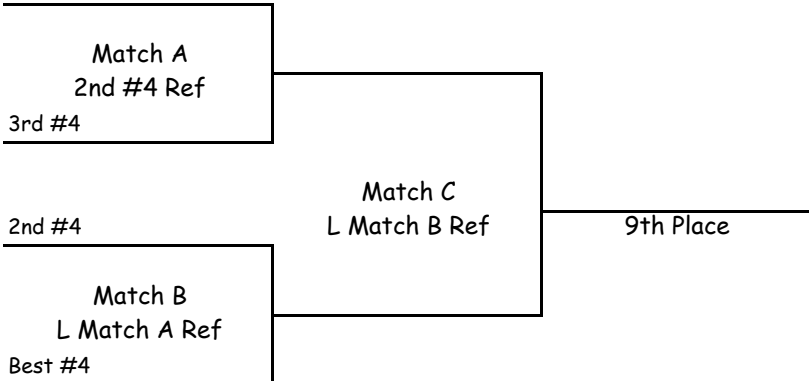

Championship Bracket Court 1

A1 All matches 2/3 games to 25, third game to 15, no caps

"Best" teams to be determined by total points won divided by total points played

Contender Bracket Court 2

2nd #2 All matches 2/3 games to 25, third game to 15, no caps

"Best" teams to be determined by total points won divided by total points played

Consolation Bracket Court 3

3rd #3 All matches 2/3 games to 25, third game to 15, no caps

"Best" teams to be determined by total points won divided by total points played