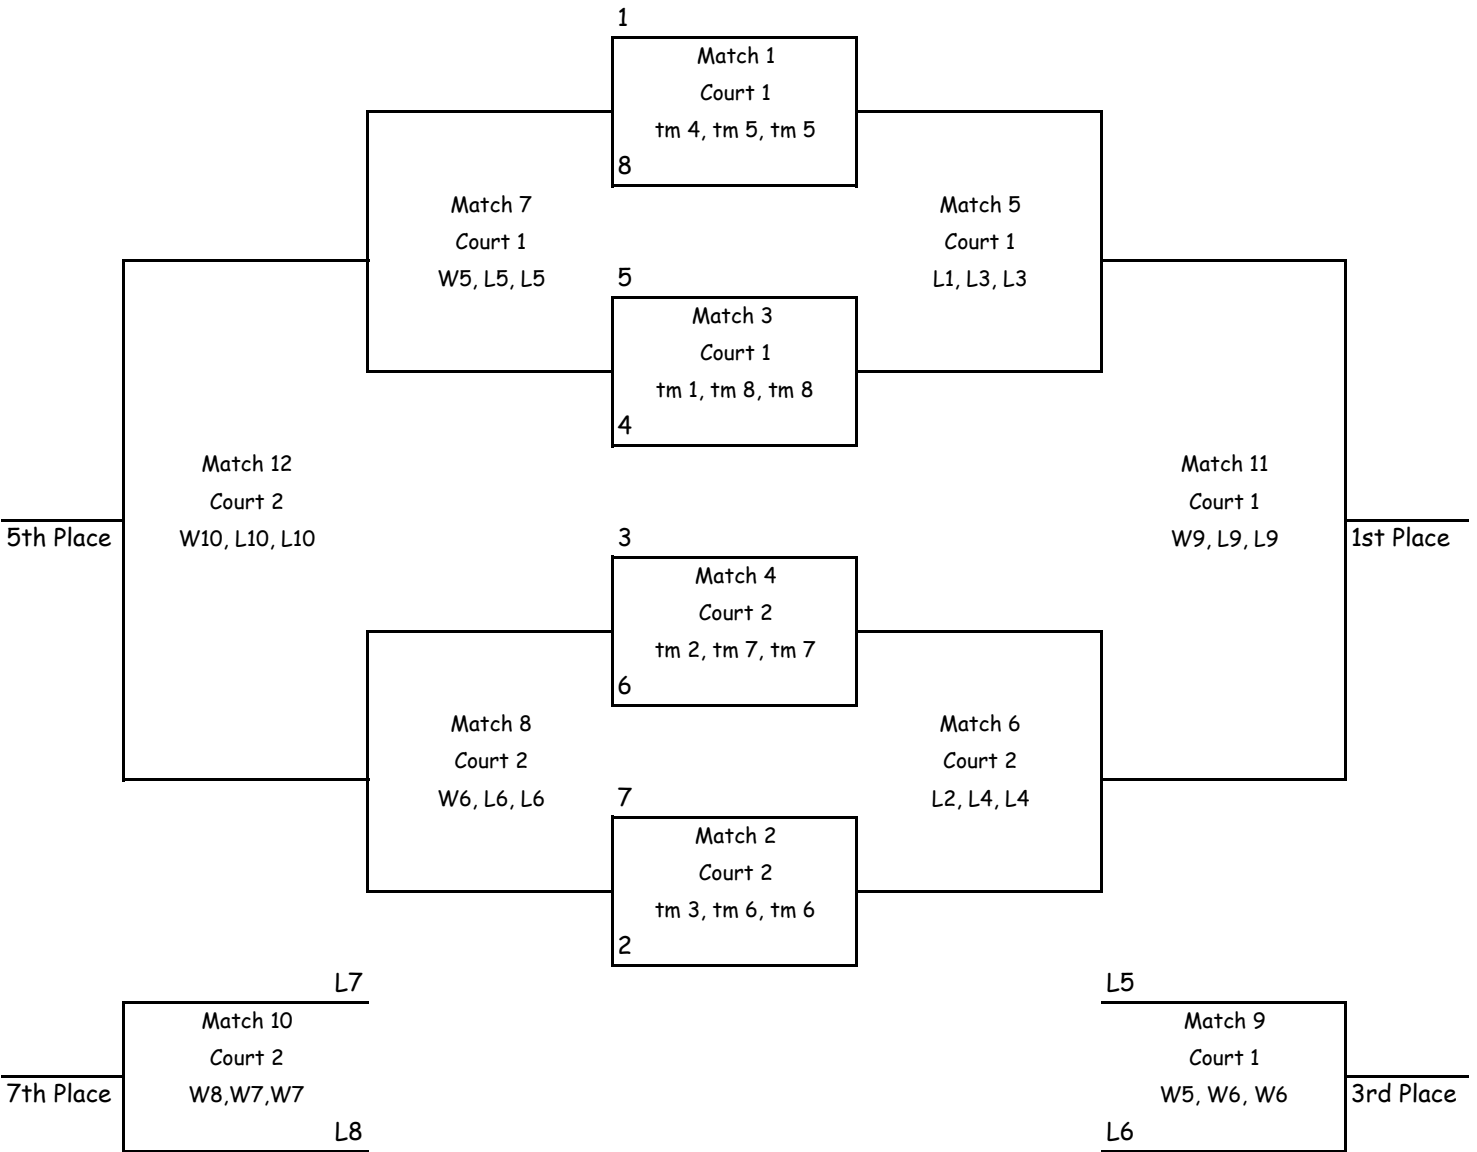

Arizona Region of USA Volleyball

Division: _____

Site: _____

Date: _____

All matches are 2/3 games to 25, third game to 15, no cap.

All coaches must be available to assist their team with their referee and/or scorekeeping duties during their assignments.

All Ref Assignments are listed within the match info.

Ref team example: W1, L1, L1 means the winner of match 1 refs first game and loser of match 1 refs games 2 & 3

SEED	TEAMS	Matches Won	Matches Lost	Games Won	Games Lost	Finish
1						
2						
3						
4						
5						
6						
7						
8						