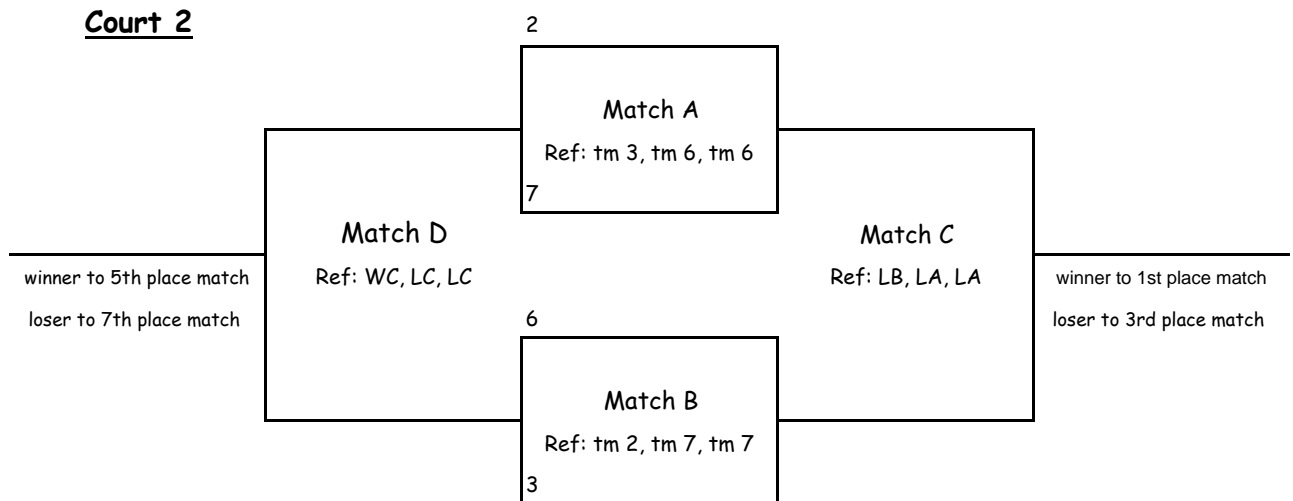

Arizona Region of USA Volleyball

Division: _____

Site: _____

Date: _____

<u>Court 1</u>					
Seed	Team	Matches Won	Matches Lost	Games Won	Games Lost
1					
4					
5					
Match 1		Match 2		Match 3	
1 vs 5		4 vs 5		1 vs 4	
____-____		____-____		____-____	
____-____		____-____		____-____	
____-____		____-____		____-____	
4 Refs		1 Refs		5 Refs	

All matches are 2/3 games to 25, third game to 15, no caps.

All Ref Assignments are listed within the match info.

Ref example: WC, LC, LC means that Winner of Match C refs first game, Loser of C refs 2nd and 3rd games

Position Round

Court 1	3rd Place Match Playoff Match 1 Pool #2 vs L of C	1st Place Match Playoff Match 3 Pool #1 vs W of C	Court 2	7th Place Match Playoff Match 2 Pool #3 vs L of D	5th Place Match Playoff Match 4 W of 7th vs W of D
	____-____	____-____		____-____	____-____
	____-____	____-____		____-____	____-____
	____-____	____-____		____-____	____-____
	Ref: P#1, WC, WC	Ref: W3rd, L3rd, L3rd		W of D Refs	7th Place Refs